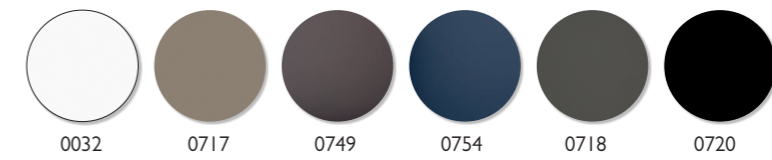

FINITURE - FINISHES - FINITIONS

Melaminico - Melamine - Mélamine

Fenix NTM

Impiallacciato legno - Wood veneer - Plaqué bois

MANAGER

WORKING

mood 01

WORKING